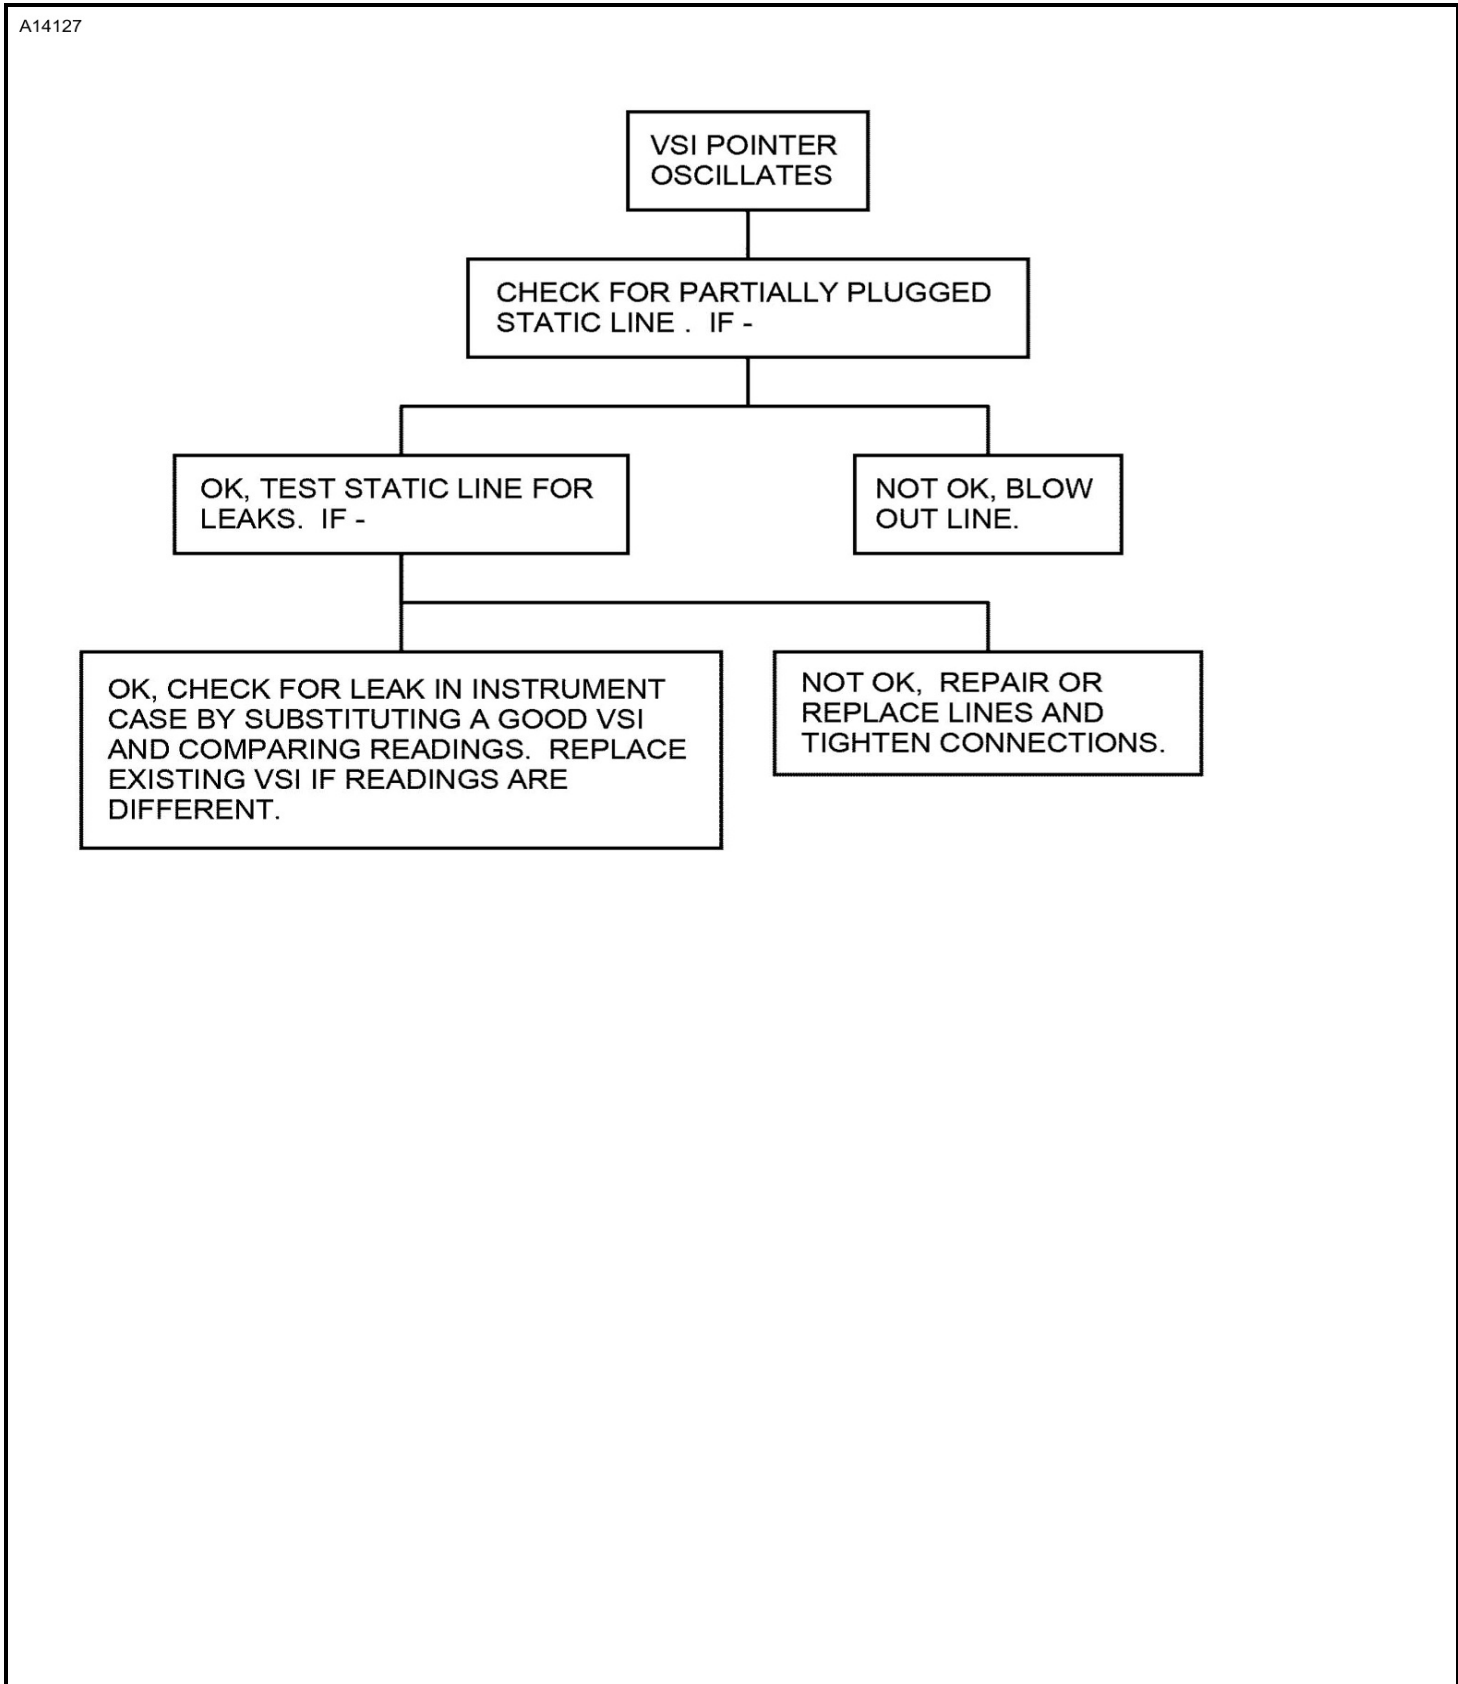

## VERTICAL SPEED INDICATOR - TROUBLESHOOTING

### 1. General

- A. A troubleshooting chart has been provided to aid the maintenance technician in system understanding. Refer to Figure 101.

Figure 101 : Sheet 1 : Vertical Speed Indicator Troubleshooting Chart

A14125

Figure 101 : Sheet 2 : Vertical Speed Indicator Troubleshooting Chart

A14126

Figure 101 : Sheet 3 : Vertical Speed Indicator Troubleshooting Chart

Figure 101 : Sheet 4 : Vertical Speed Indicator Troubleshooting Chart