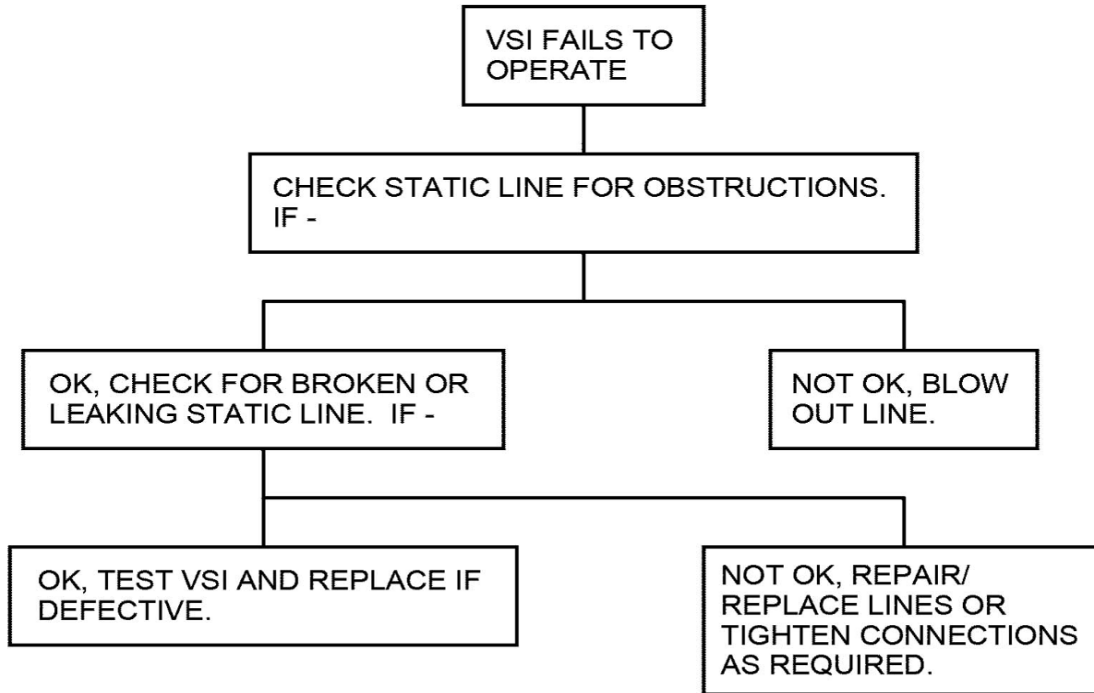

## VERTICAL SPEED INDICATOR - TROUBLESHOOTING

### 1. General

- A. A troubleshooting chart has been provided to aid the maintenance technician in system understanding. Refer to Figure 101.

Figure 101 : Sheet 1 : Vertical Speed Indicator Troubleshooting Chart

A14125

Figure 101 : Sheet 2 : Vertical Speed Indicator Troubleshooting Chart

A14126

Figure 101 : Sheet 3 : Vertical Speed Indicator Troubleshooting Chart

Figure 101 : Sheet 4 : Vertical Speed Indicator Troubleshooting Chart