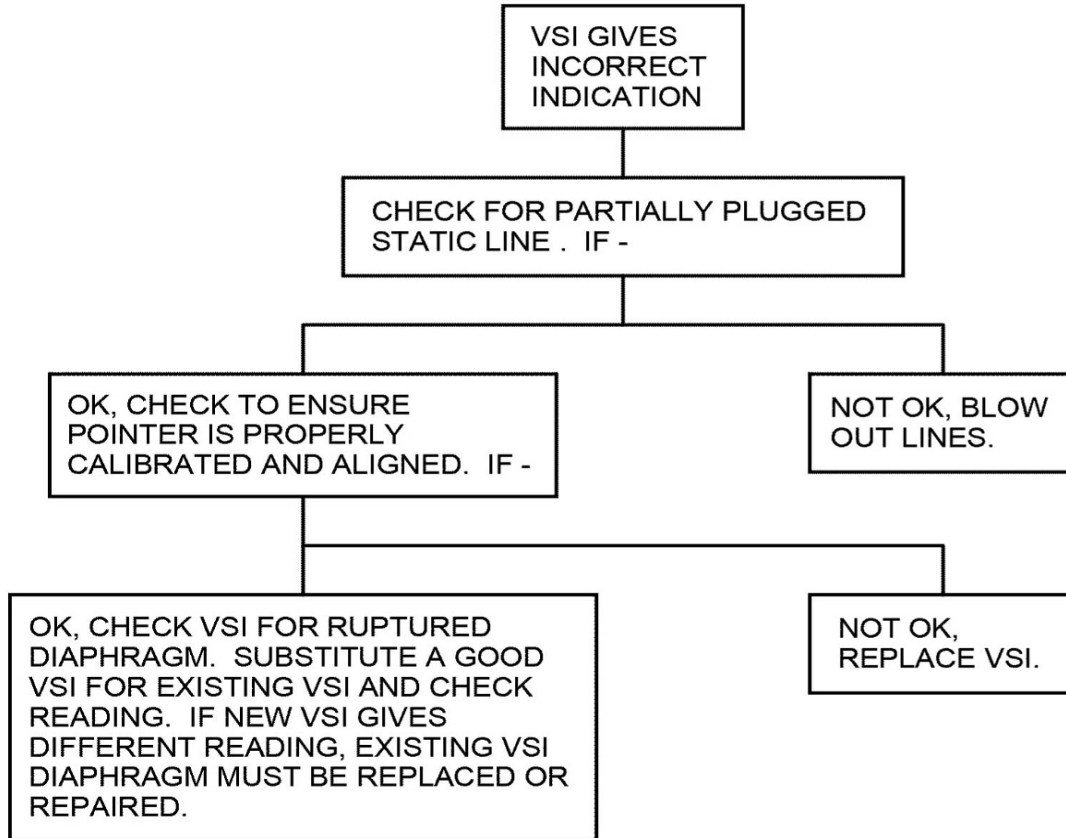

## VERTICAL SPEED INDICATOR - TROUBLESHOOTING

### 1. General

- A. A troubleshooting chart has been provided to aid the maintenance technician in system understanding. Refer to Figure 101.

Figure 101 : Sheet 1 : Vertical Speed Indicator Troubleshooting Chart

A14125

Figure 101 : Sheet 2 : Vertical Speed Indicator Troubleshooting Chart

A14126

Figure 101 : Sheet 3 : Vertical Speed Indicator Troubleshooting Chart

Figure 101 : Sheet 4 : Vertical Speed Indicator Troubleshooting Chart